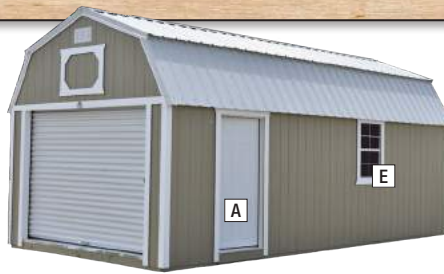

Customize Your Building

Options

See example photos >

- 36" Solid 6-Panel Door **A**
- 36" 4-Lite Door
- 36" 5-Lite Door
- 36" 9-Lite Door **B**
- 36" 11-Lite Door
- Double Slab Doors **C**
- Pre-Hung French Doors
- Extra Double Shop-Built Doors
- Extra Single Shop-Built Door
- 5' w. Roll-up Garage Door
- 6' w. Roll-up Garage Door
- 9' w. Roll-up Garage Door **D**
- 2'x3' Window **E**
- 3'x3' Window **F**
- 2'x3' Thermal Pane Windows
- 2'x5' Thermal Pane Windows
- 3'x3' Thermal Pane Windows
- 3'x5' Thermal Pane Windows **G**
- Transom Windows **H**
- Shutters **I**
- Flower Boxes **J**
- Transom Dormer **K**
- Framed Interior Walls
- Shelves / Workbenches **L**
- Peg Board **M**
- Felt Paper Underlayment
- Double Thick Floor
- U-Shape Loft **N**
- Spray Foam Insulation **O**
- Electrical Packages **P**
- Extra Skids & Floor Joists **Q**
- Lap Siding **R**
- On-site build

All options not available in all areas.
Ask your dealer for more information.

Prehung French Doors (11-Lite)