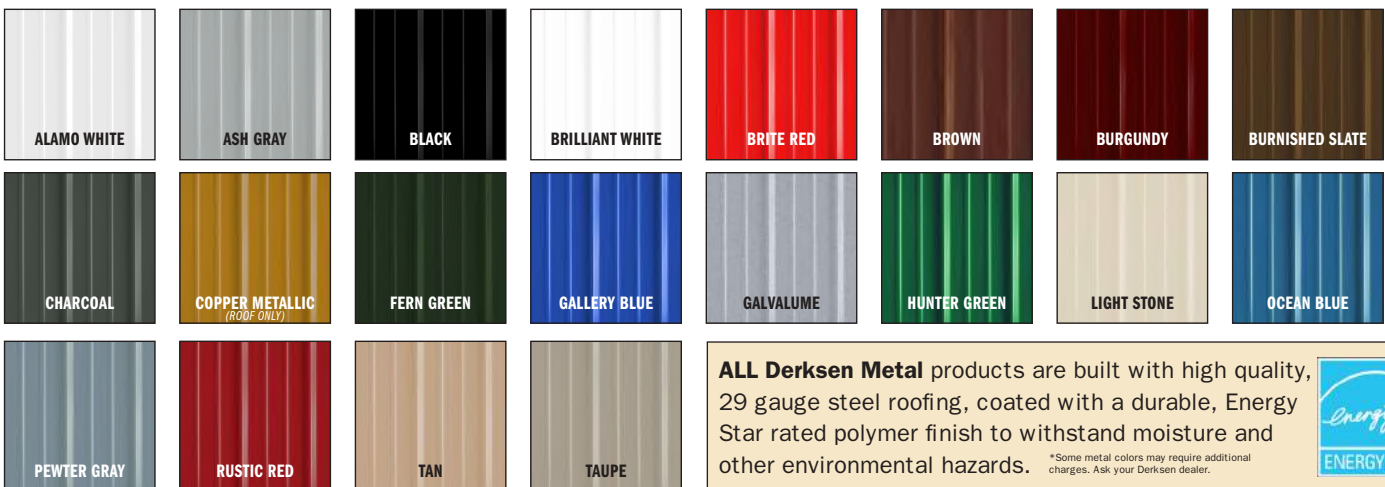

Metal Colors* for Siding and Trim and Roof

ALL Derksen Metal products are built with high quality, 29 gauge steel roofing, coated with a durable, Energy Star rated polymer finish to withstand moisture and other environmental hazards.