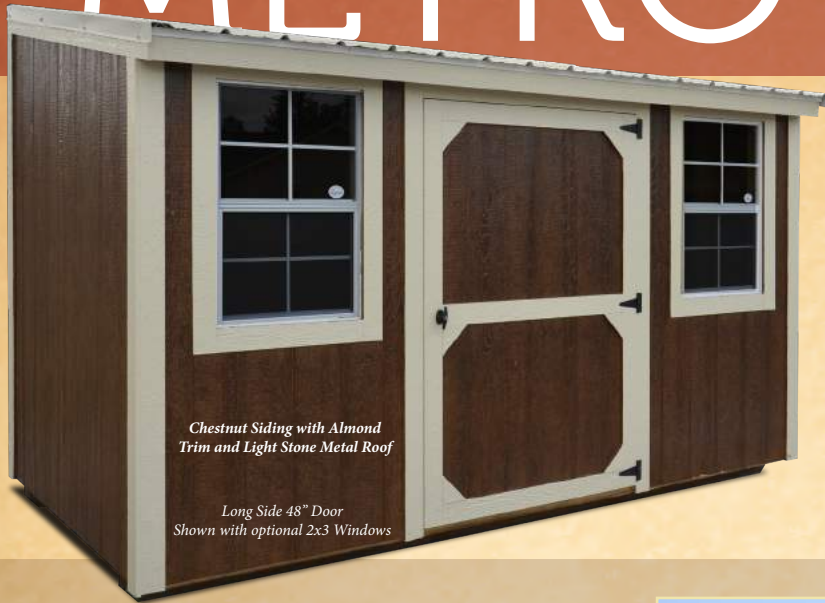

Lofted Barn

TAUPE SIDING WITH WHITE TRIM
AND ALAMO WHITE METAL ROOF

- The Lofted Barn comes standard with a loft in each end.
- 8' wide buildings come with a single shop built door. 10' and wider come standard with double shop built doors.

SEMINOLE CEDAR TREATED SIDING WITH BURNISHED SLATE METAL ROOF

8' WIDE W/ SINGLE DOOR - SEMINOLE CEDAR TREATED SIDING WITH LIGHT STONE METAL ROOF

Utility

- The Utility has plenty of head room, coming standard with roomy 8' walls (exterior measurement).
- 8' wide buildings come with a single shop built door. 10' and wider come standard with double shop built doors.
- Lofted Utility also available.

Cottage Shed

- The Cottage Shed comes standard with a cottage style roof for maximum head room.
- Comes standard with 8' walls (exterior measurement).
- 10' x 16' and larger Cottage Sheds come with two 3x3 windows with screens and double shop built doors. Windows and doors may vary on smaller buildings.

THE ORIGINAL DERKSEN METRO SHED

Chestnut Siding with Almond Trim and Light Stone Metal Roof

*Long Side 48" Door
Shown with optional 2x3 Windows*

The Derksen Metro Shed was designed to be the perfect fit for small spaces outside your urban or suburban home. Our innovative design allows this handy storage building to be placed right against an exterior wall or a fence. There are literally thousands of ways to use a Metro Shed... How will you use yours?